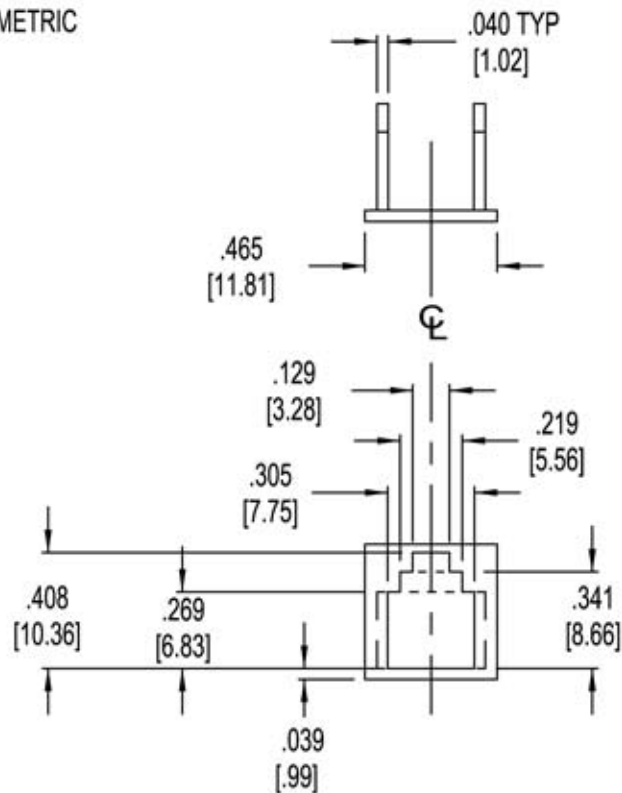

NOTE:
[] = METRIC

Allen Tel Products, Inc.

30 TV5 DRIVE • HENDERSON, NV • 89014

AT6-4
JACK INSERT