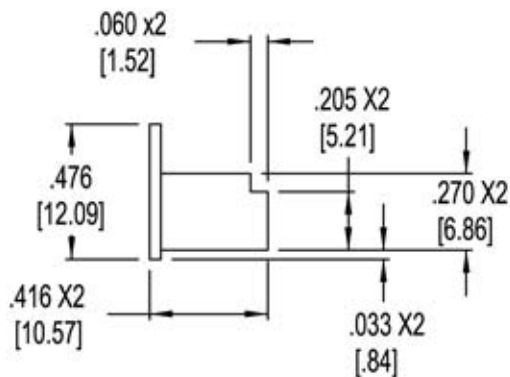

NOTE:
[] = METRIC

Allen Tel Products, Inc.

30 TV5 DRIVE • HENDERSON, NV • 89014

AT6-4
JACK INSERT